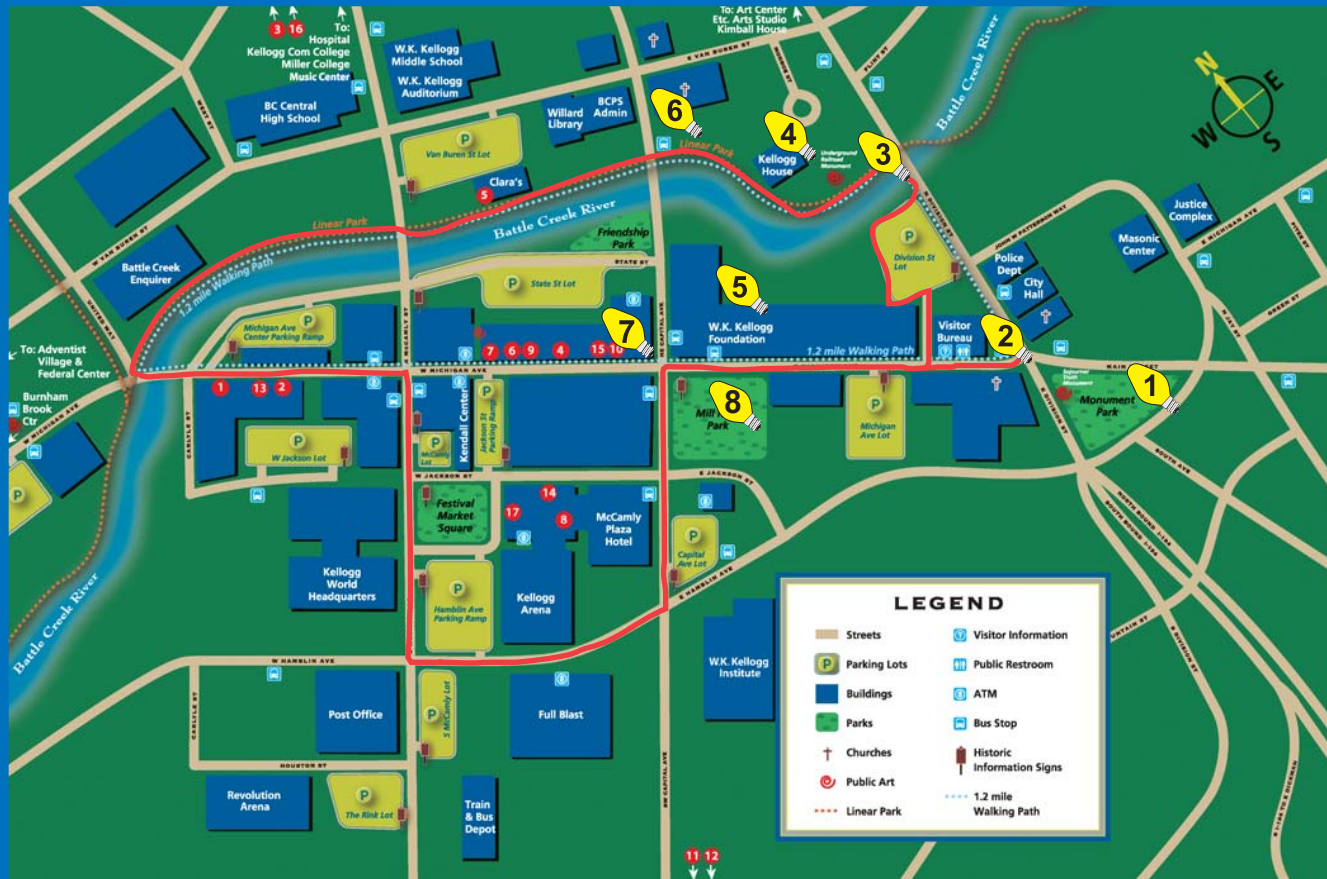

MAP OF DOWNTOWN BATTLE CREEK

WALKING GUIDE